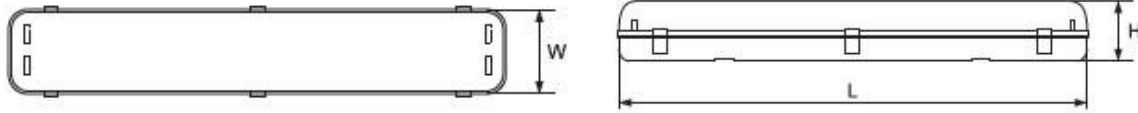

Variants and dimensions

Watt	Colour temp. (K)	Colour body	Size			Catalogue number	Packing (pcs)
			Length	Width	Height		
1X9W	6200-6500	grey	670	86	100	9BR109LEDCW	12
1X9W	4000-4300	grey	670	86	100	9BR109LED	12
2X9W	6200-6500	grey	670	131	100	9BR209LEDCW	9
2X9W	4000-4300	grey	670	131	100	9BR209LED	9
1X18W	6200-6500	grey	1270	86	100	9BR118LEDCW	9
1X18W	4000-4300	grey	1270	86	100	9BR118LED	9
2X18W	6200-6500	grey	1270	131	100	9BR218LEDCW	6
2X18W	4000-4300	grey	1270	131	100	9BR218LED	6
1X22W	6200-6500	grey	1570	106	110	9BR122LEDCW	6
1X22W	4000-4300	grey	1570	106	110	9BR122LED	6
2X22W	6200-6500	grey	1570	166	110	9BR222LEDCW	4
2X22W	4000-4300	grey	1570	166	110	9BR222LED	4